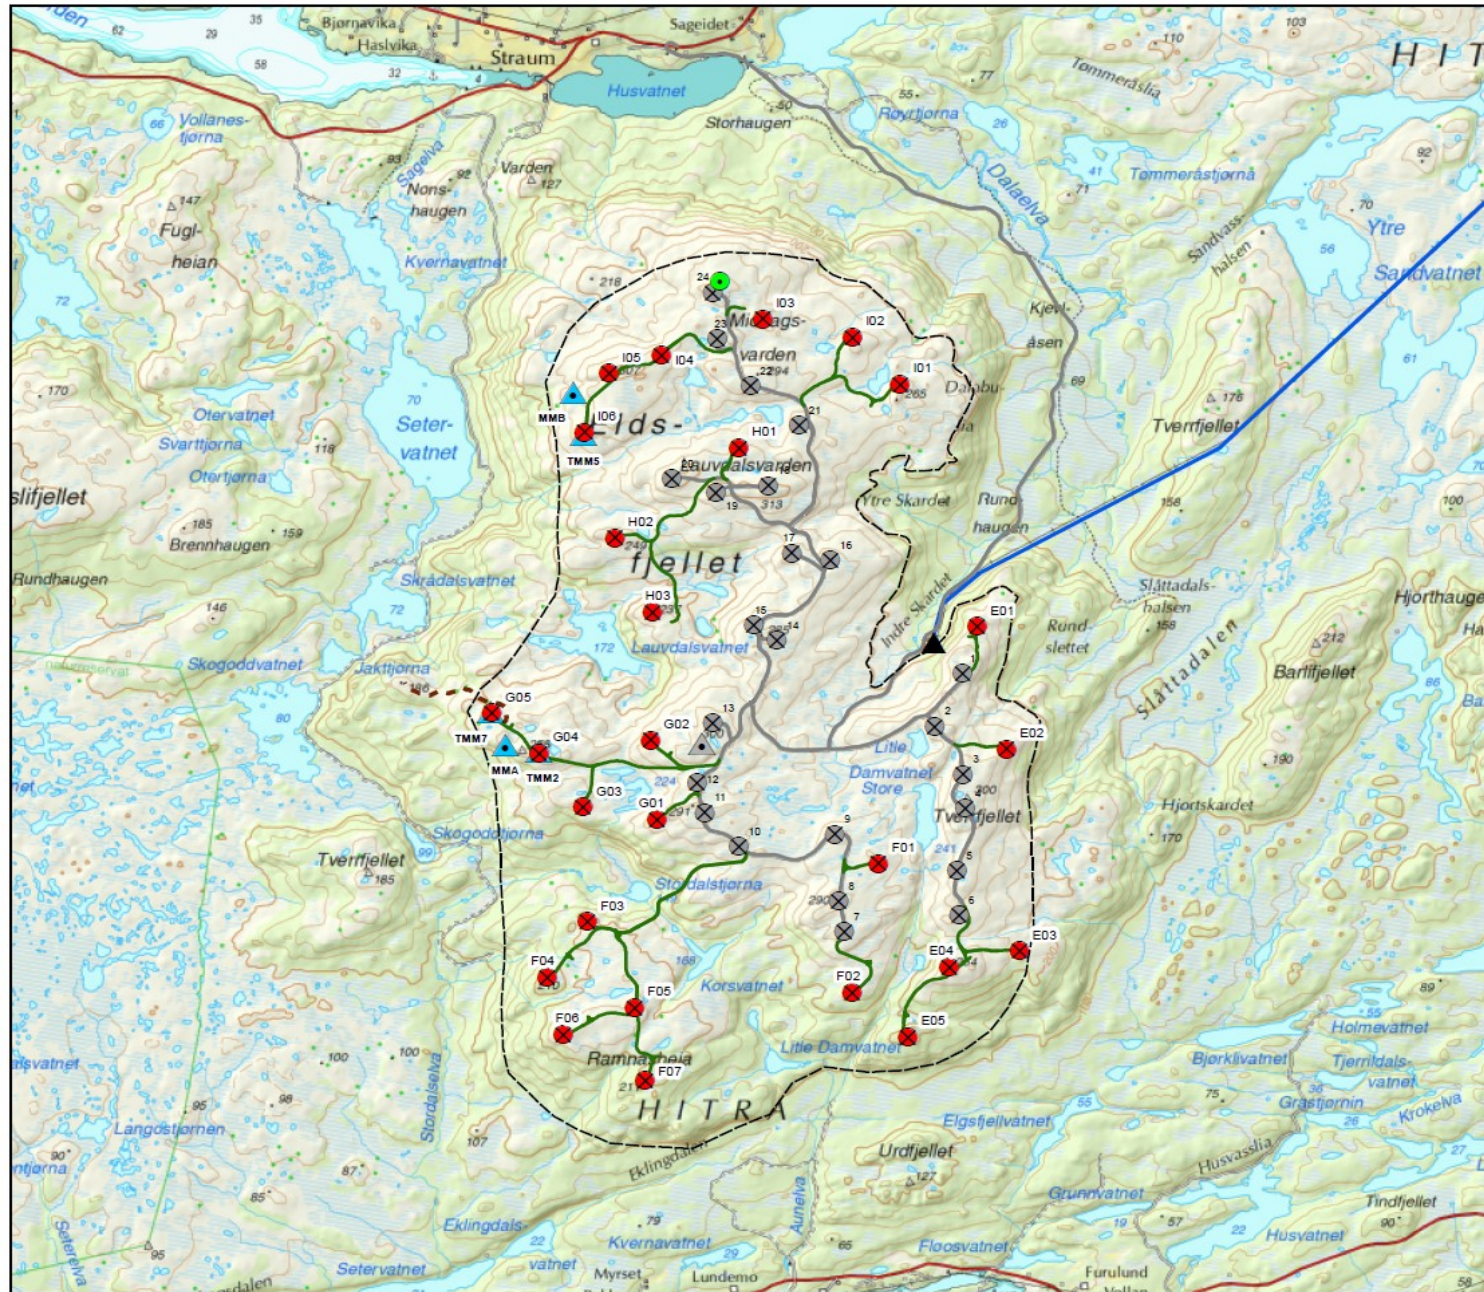

Hitra 1 og Hitra 2

Hitra 2 Layout

- Legend**
- Site Boundary
 - Wind Turbine (Hitra 2)
 - Substation
 - Radiomast
 - Hitra 1 Met Mast
 - Hitra 2 Met Mast
 - Wind Turbine (Hitra 1)
 - Road (Hitra 2)
 - Road (Hitra 1)
 - 132 kV
 - Walking Trail

Document created:
Document updated:
Map generated: 17.08.2018
Creator: AAM