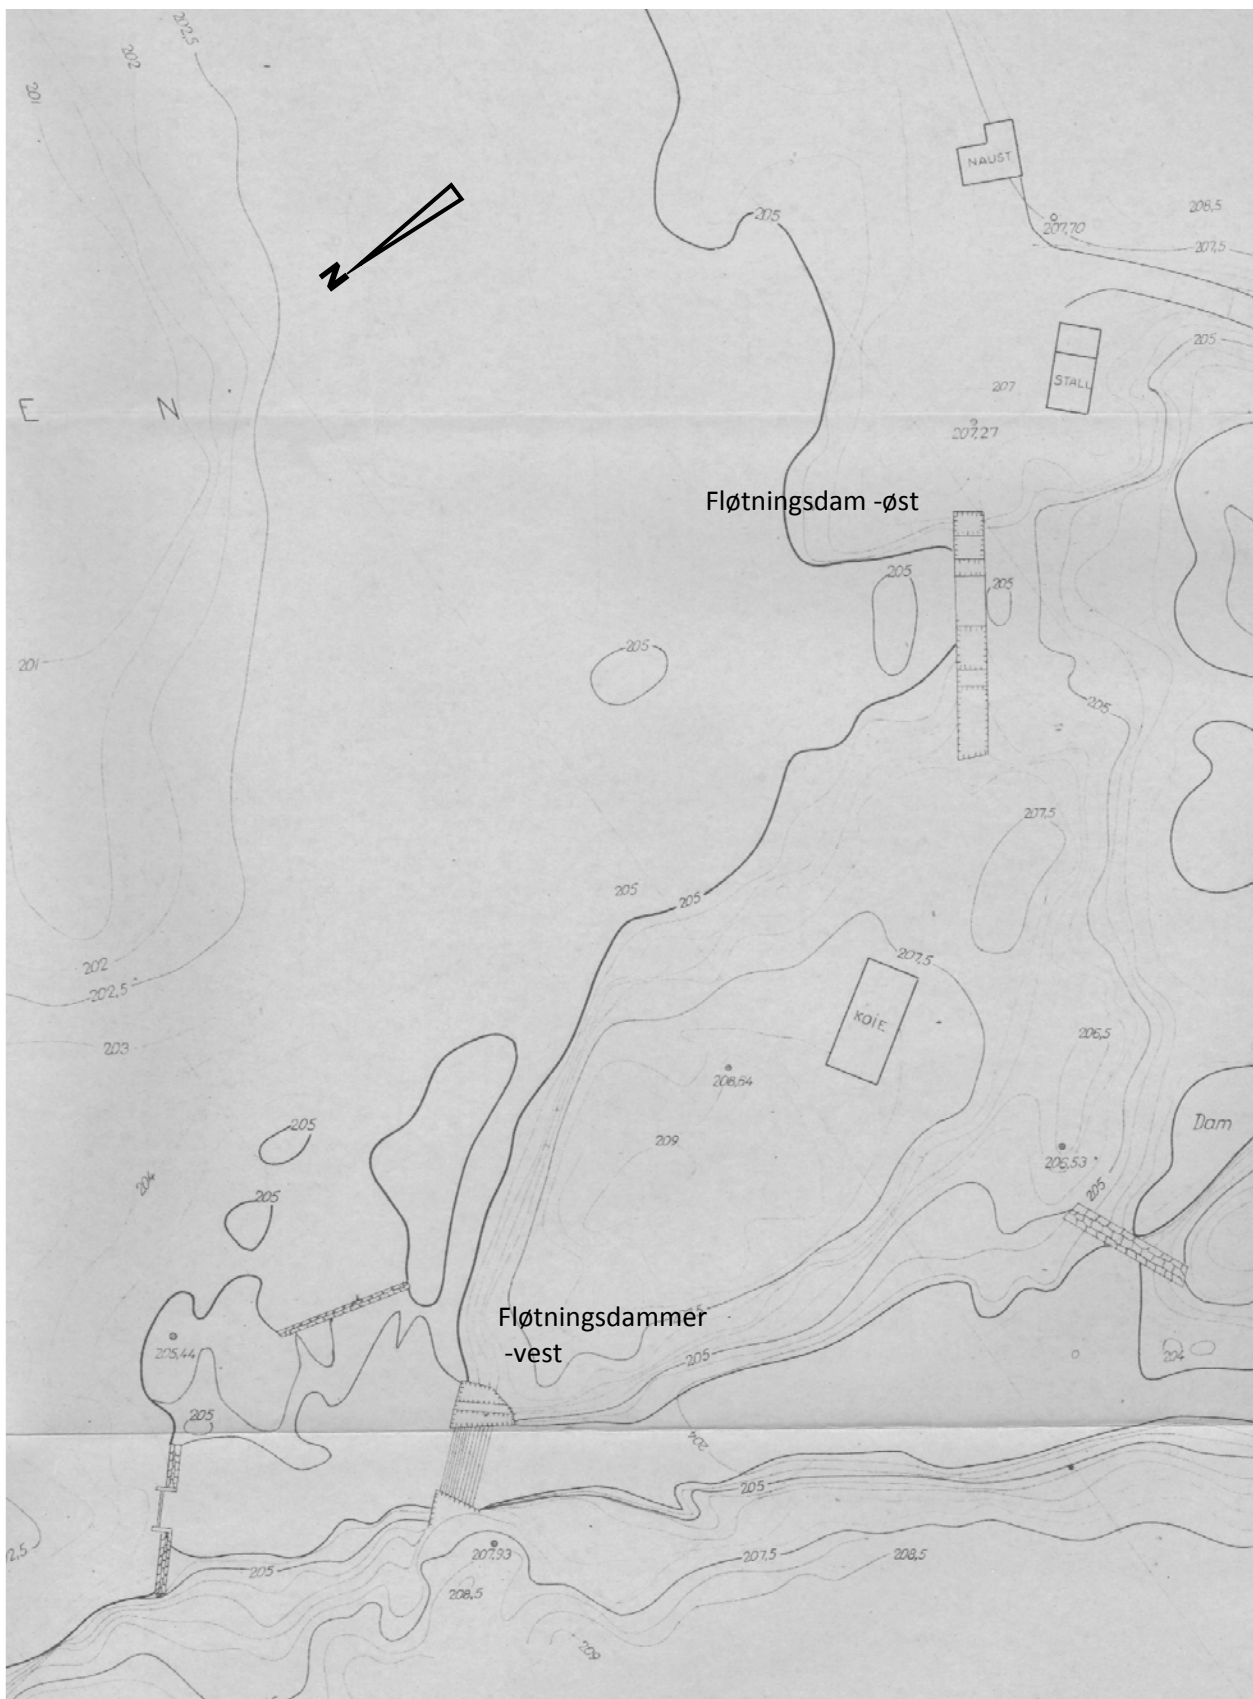

SAMSJØEN 1955 KART OVER DAMSTED

50 m