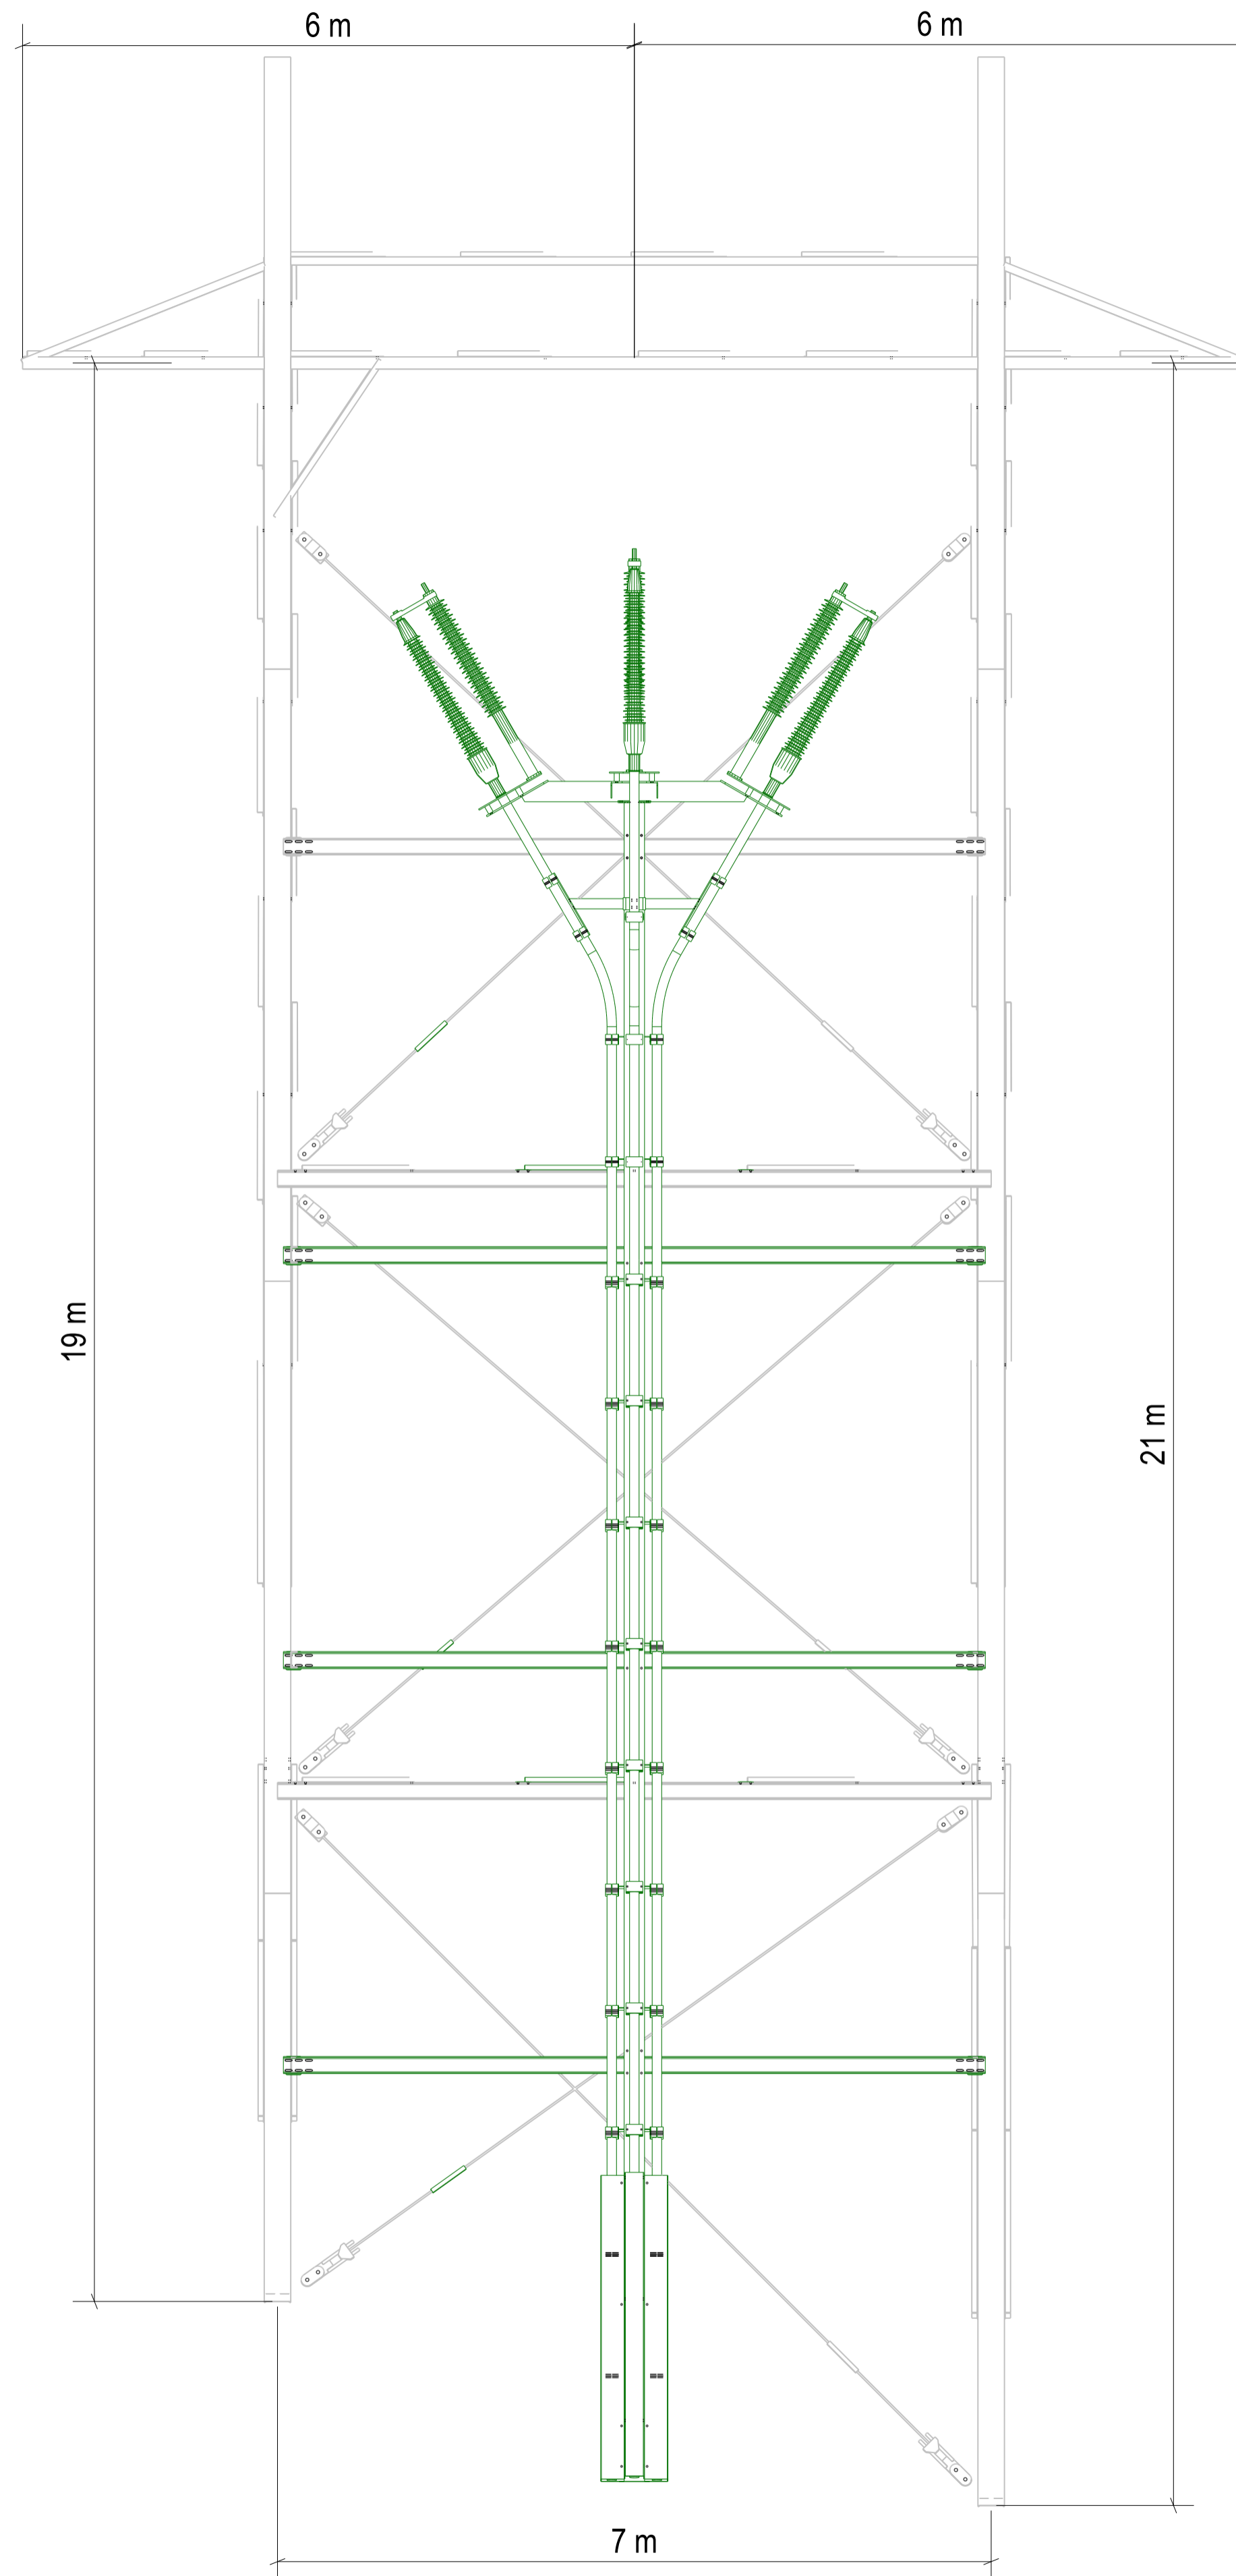

Side
1:50

Front
1:50

Side
1:50

ISO
1:100

Rev	Description	Date	Created by	Checked by
20.10.2020	Eng. JR			
Paper size: A1		Calc.	Appr.	Scale
BKK NETT AS		Revision		
Kabelnedføring		0000-0		

0000-0