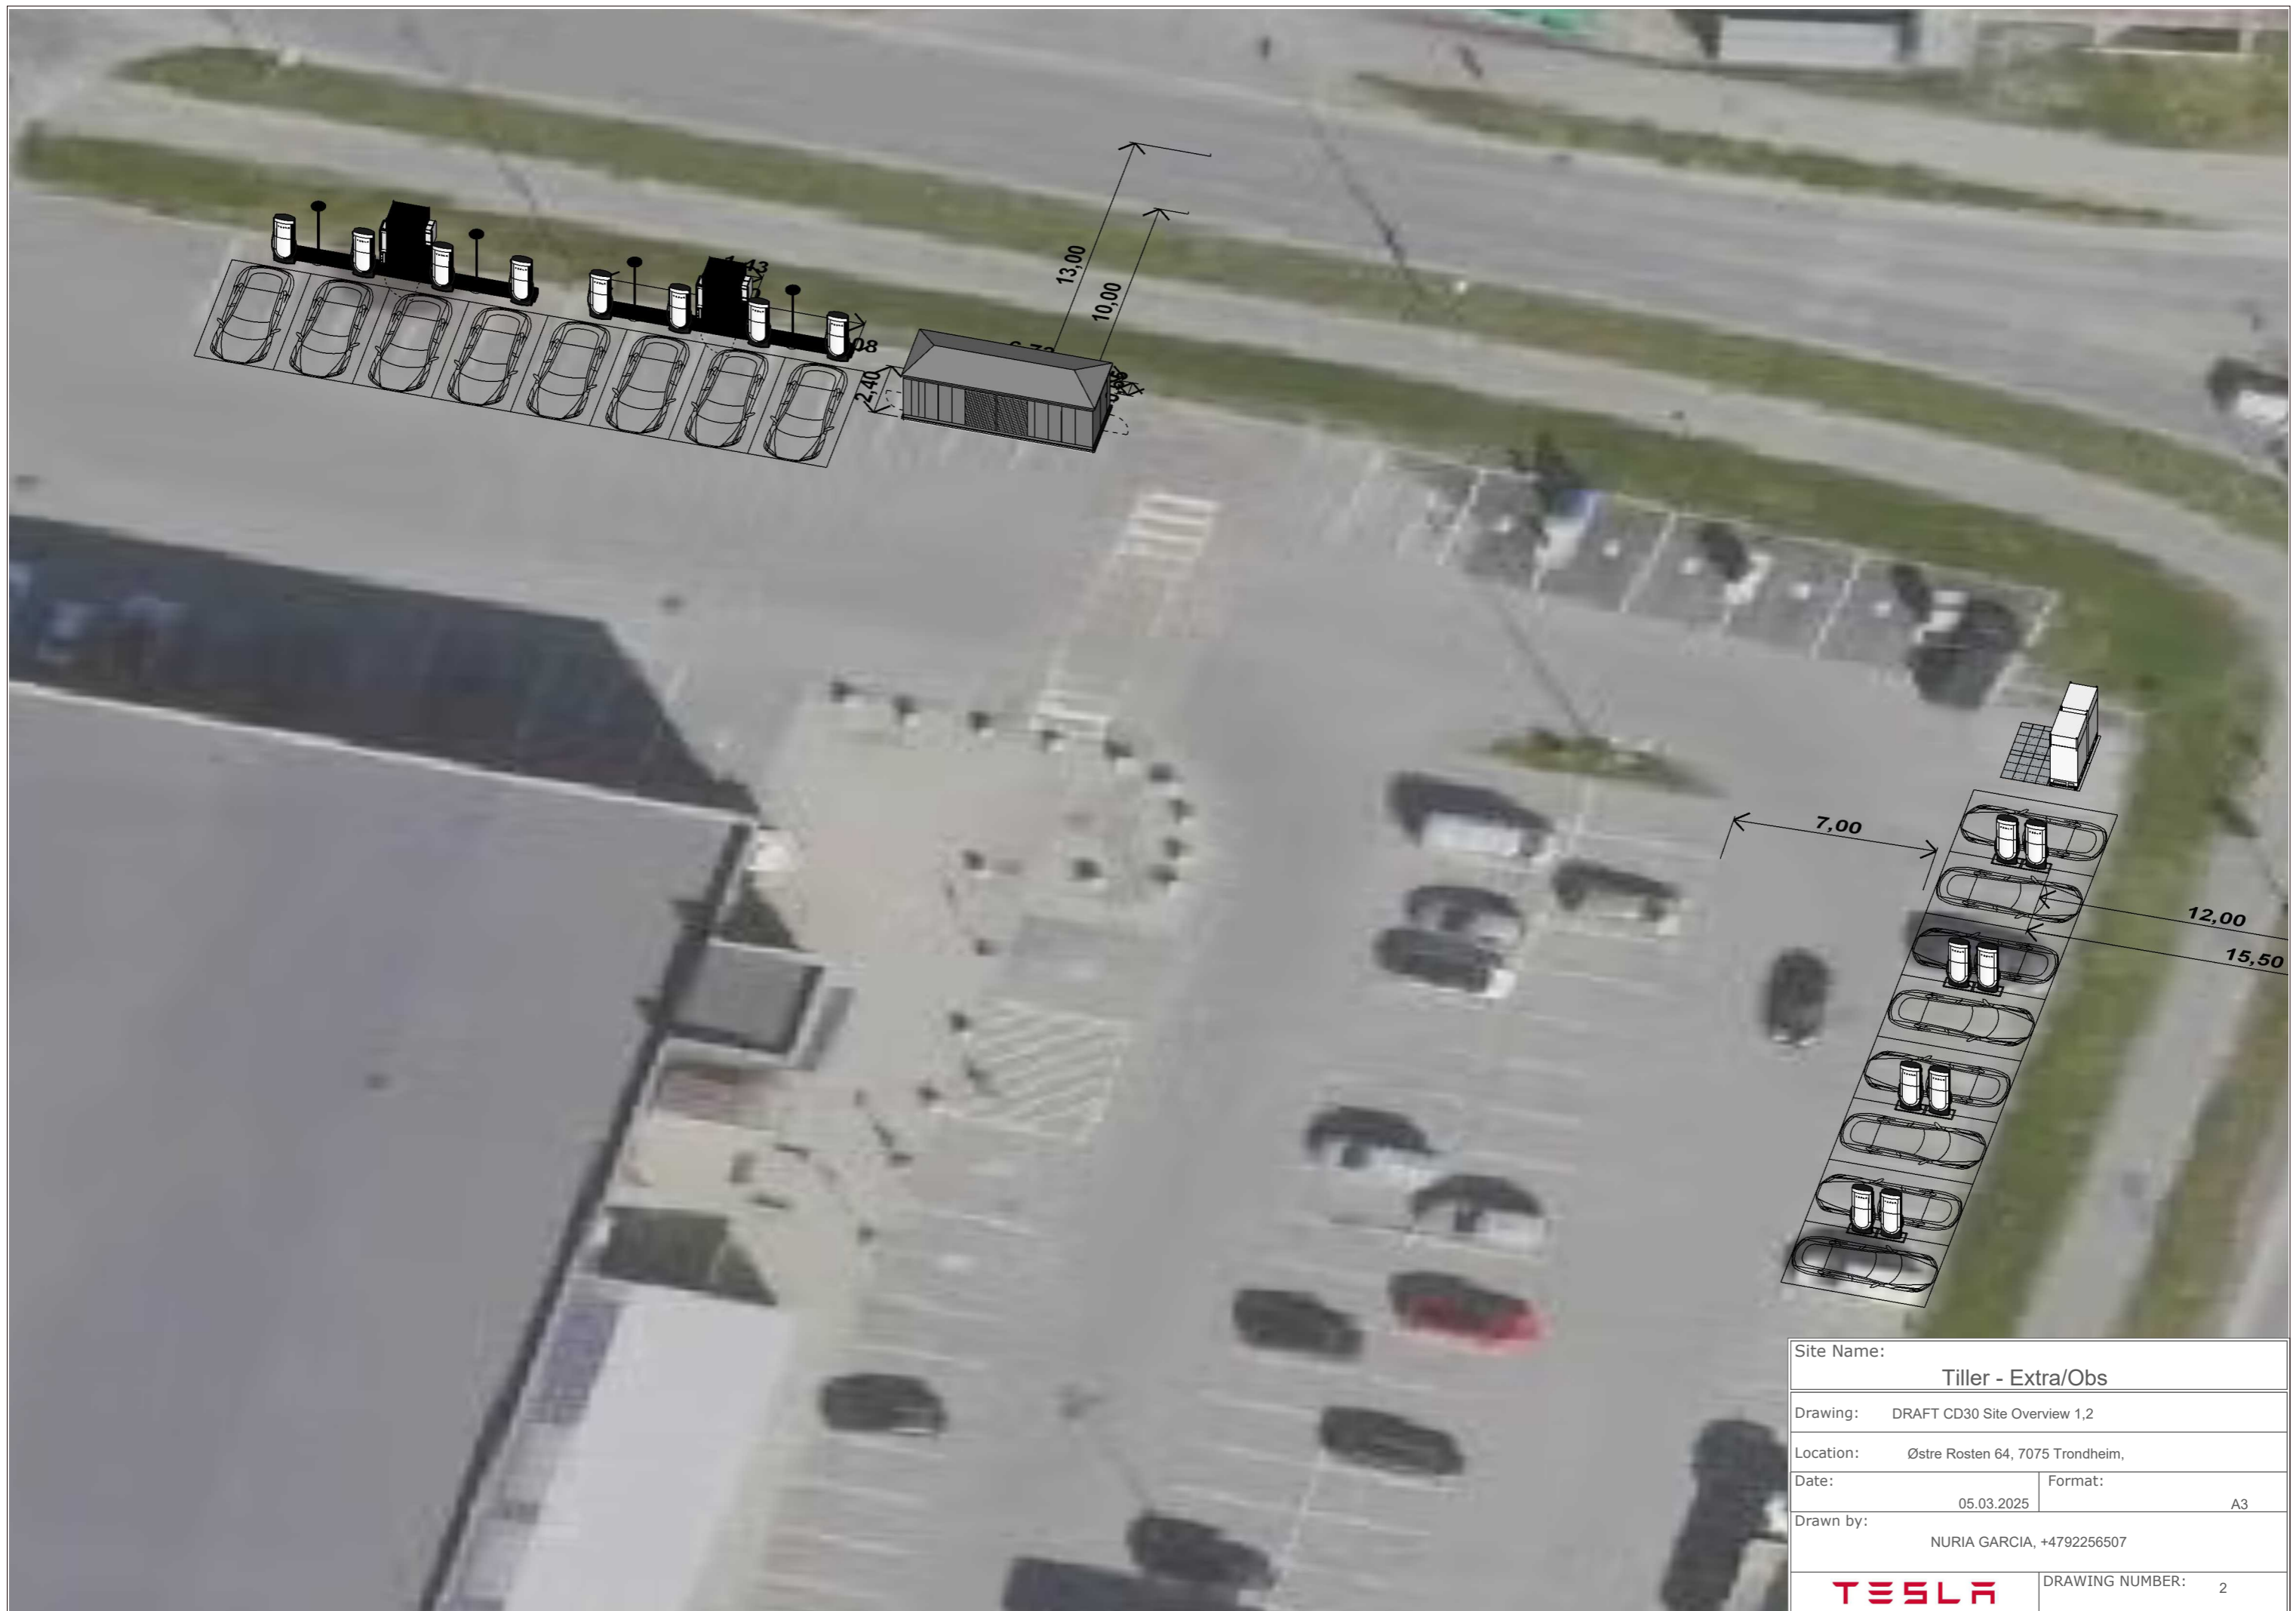

Site Name:		Tiller - Extra/Obs	
Drawing:		DRAFT CD30 Site Overview 1,1	
Location:		Østre Rosten 64, 7075 Trondheim,	
Date:	05.03.2025	Format:	A3
Drawn by:		NURIA GARCIA, +4792256507	
TESLA		DRAWING NUMBER:	1

Site Name:		Tiller - Extra/Obs	
Drawing:		DRAFT CD30 Site Overview 1,2	
Location: Østre Rosten 64, 7075 Trondheim,			
Date:	05.03.2025	Format:	A3
Drawn by: NURIA GARCIA, +4792256507			
TESLA		DRAWING NUMBER:	2